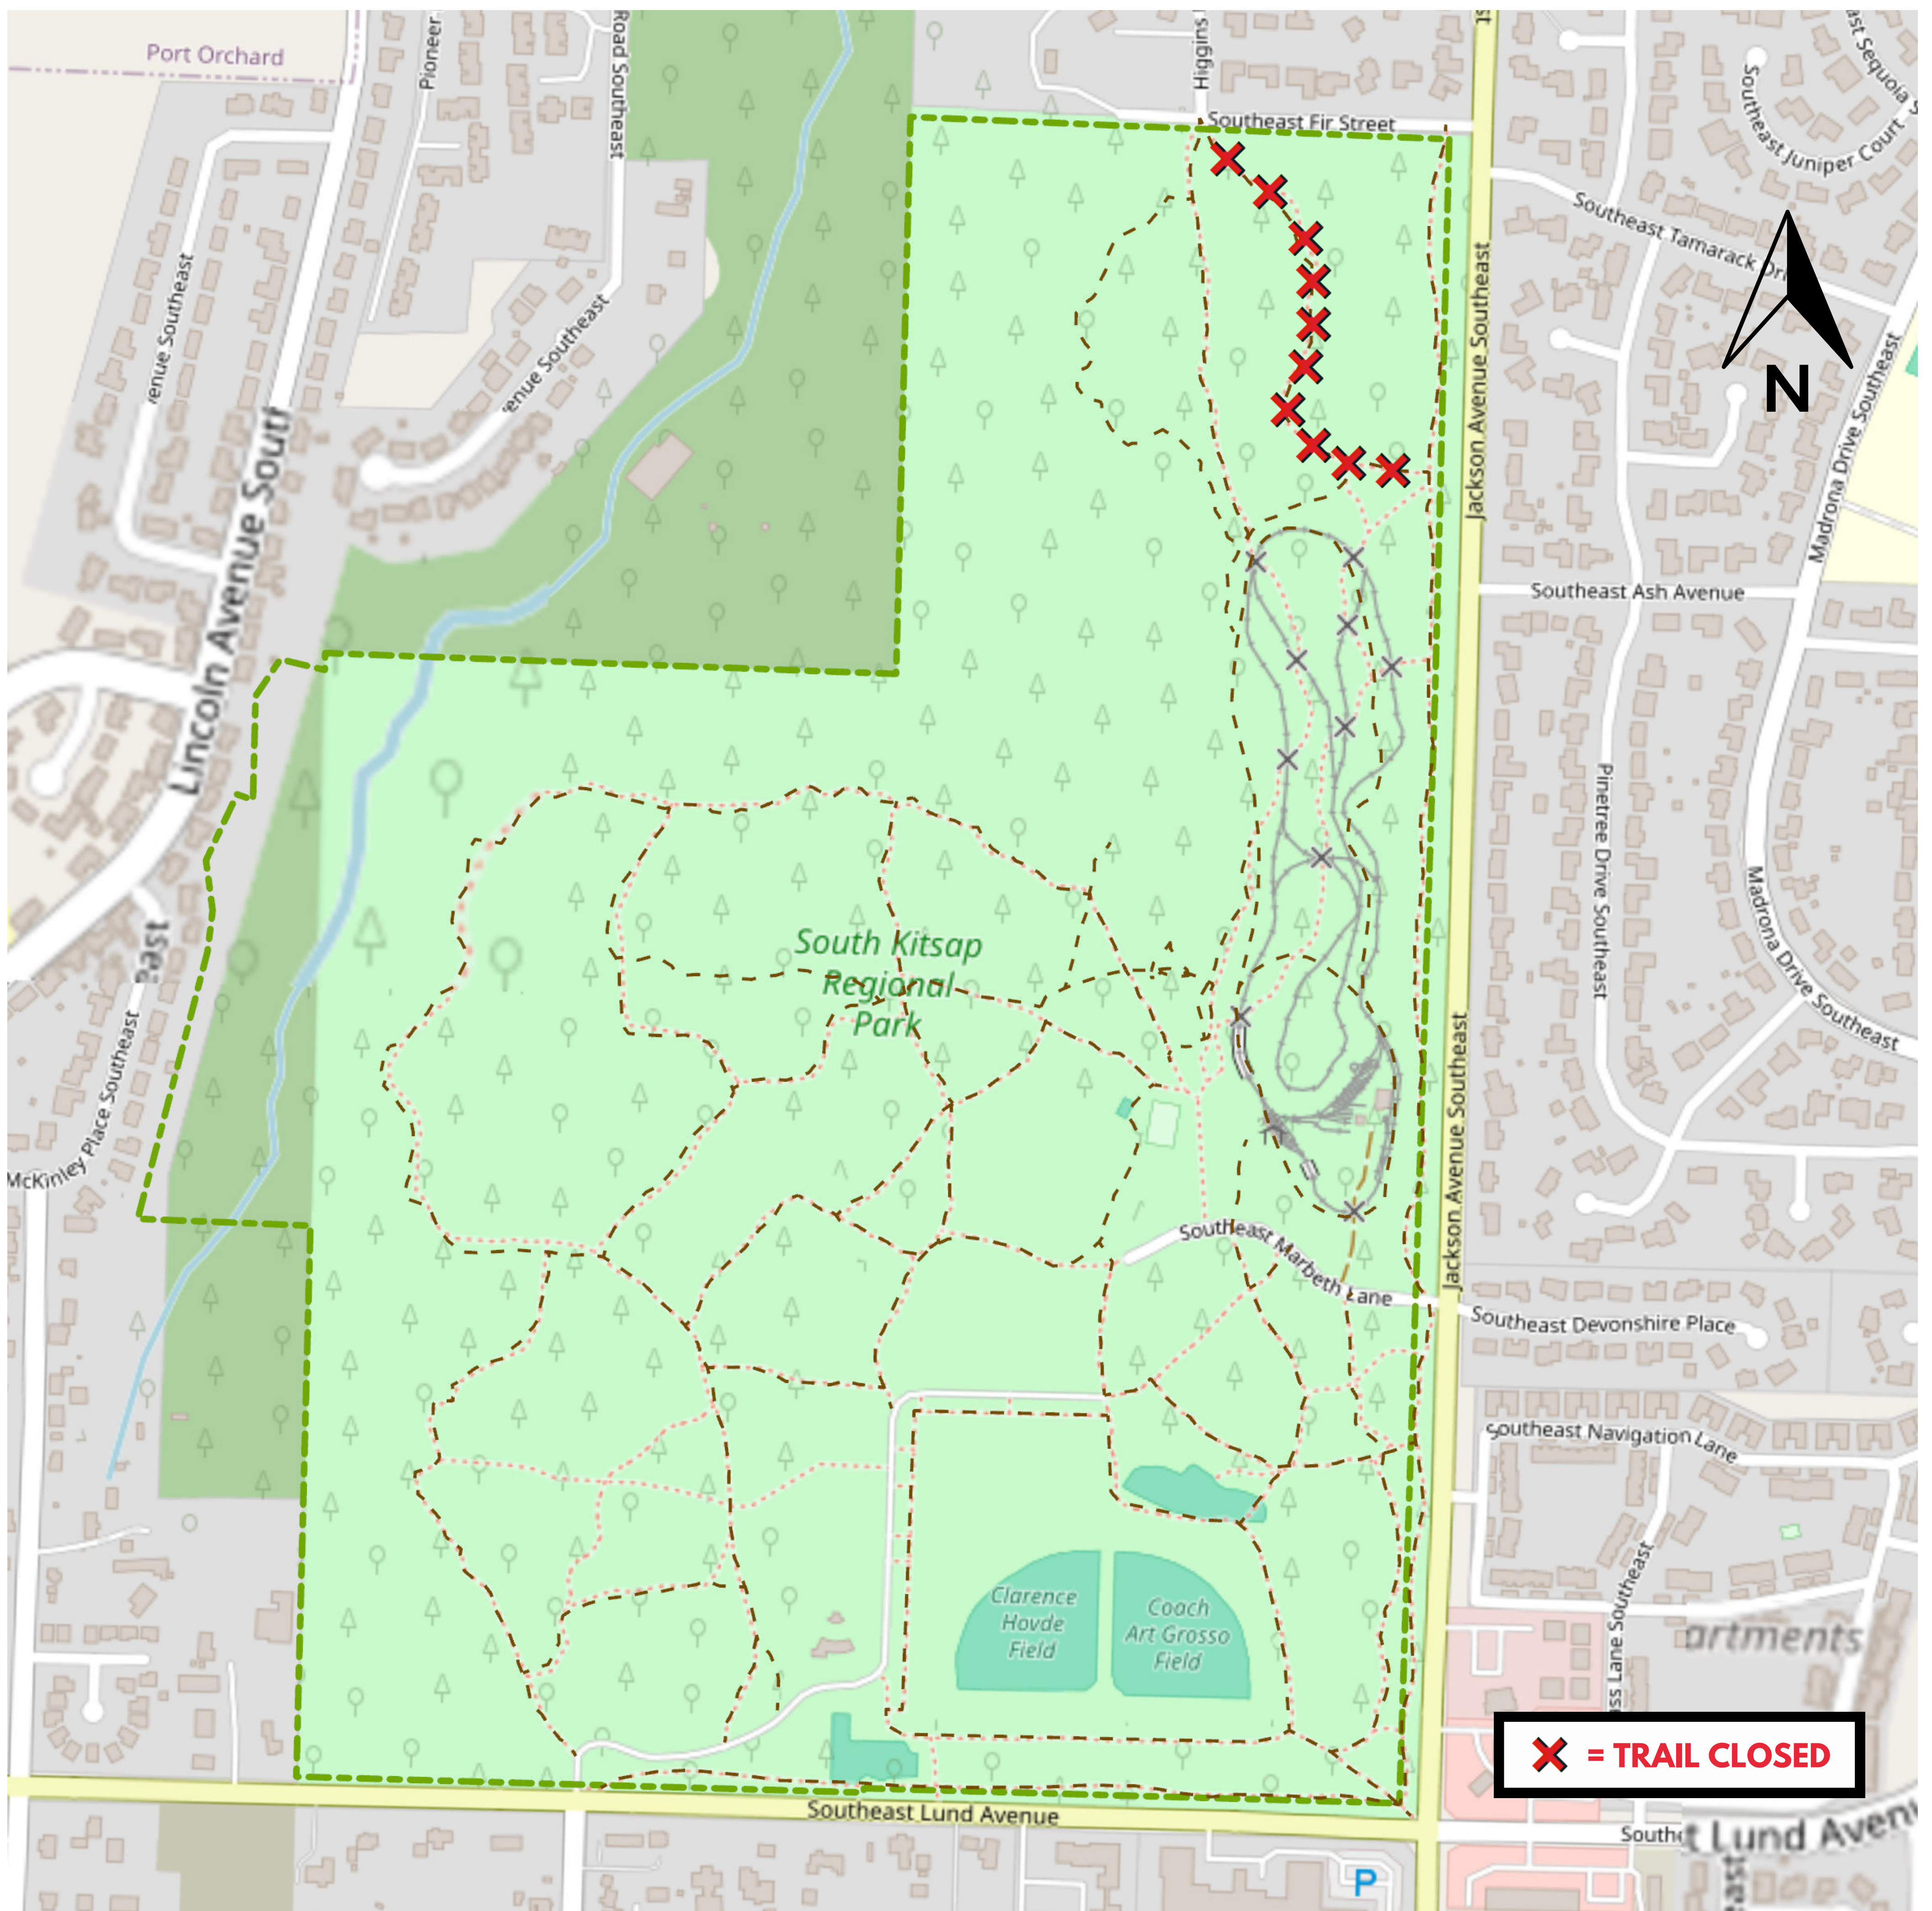

ATTENTION PARK VISITORS:

SOUTH KITSAP REGIONAL PARK

Trail access between JACKSON AVE SE and SE FIR STREET will be TEMPORARILY CLOSED APRIL 17 - 24 due to wellhead maintenance operations (see map below).

For safety, please adhere to trail closure signs.

**FOR MORE INFORMATION, PLEASE VISIT WWW.KITSAPGOV.COM/PARKS
OR E-MAIL PARKS@KITSAP.GOV**